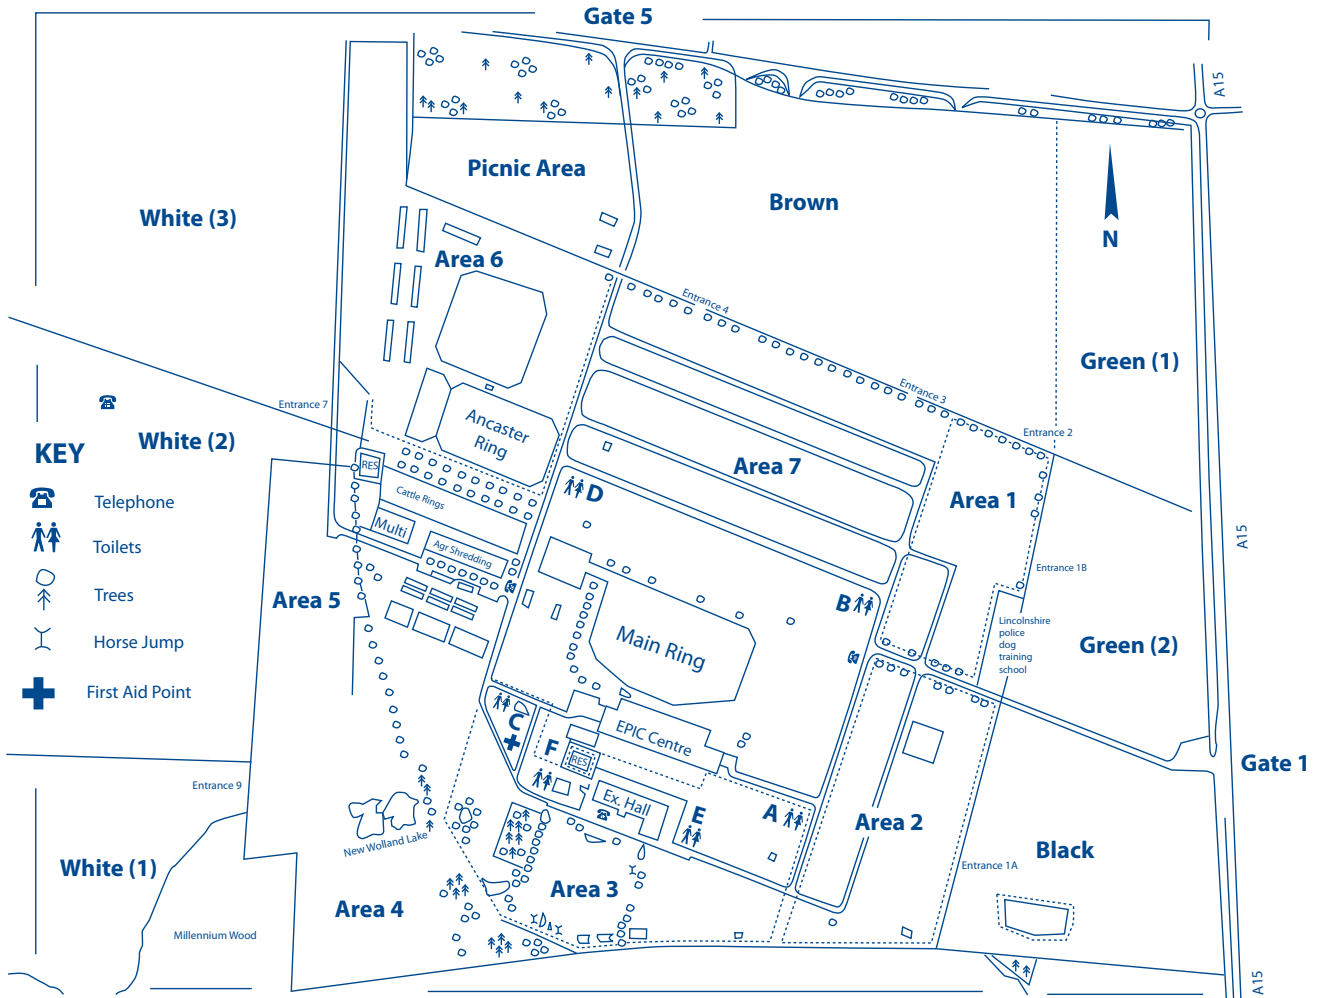

Showground Site Plan

Lincolnshire Showground and Exhibition Centre Acreage

Showground		Car Parks	
Area 1	7.84 Acres	Brown	21.75 Acres
Area 2	9.67 Acres	Green (1)	5.00 Acres
Area 3	15.96 Acres	Green (2)	8.00 Acres
Area 4	4.15 Acres	Black	9.00 Acres
Area 5	7.12 Acres	White (1)	3.50 Acres
Area 6	11.16 Acres	White (2)	12.88 Acres
Area 7	19.32 Acres	White (3)	15.73 Acres
		Picnic Area	4.23 Acres