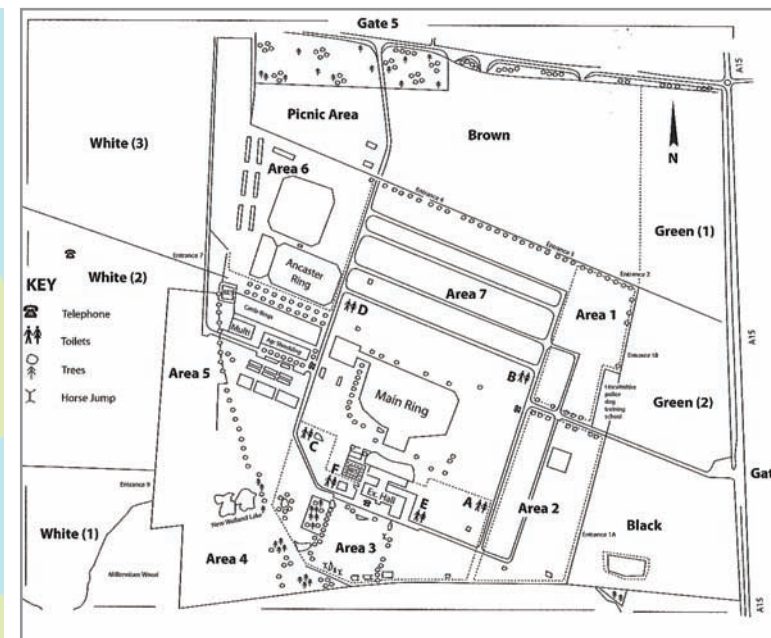

Location

- 20 minutes to the A1
- 15 minutes by road to Lincoln Central Train Station, with a 25 minute train journey to the East Coast Main Line at Newark North Gate Station, or 30 minutes by road from Lincolnshire Showground to Newark. The train journey from Newark to London Kings Cross is less than 90 minutes.
- 10 minutes to the historic City of Lincoln, with attractions including the Cathedral District and Brayford Waterfront.